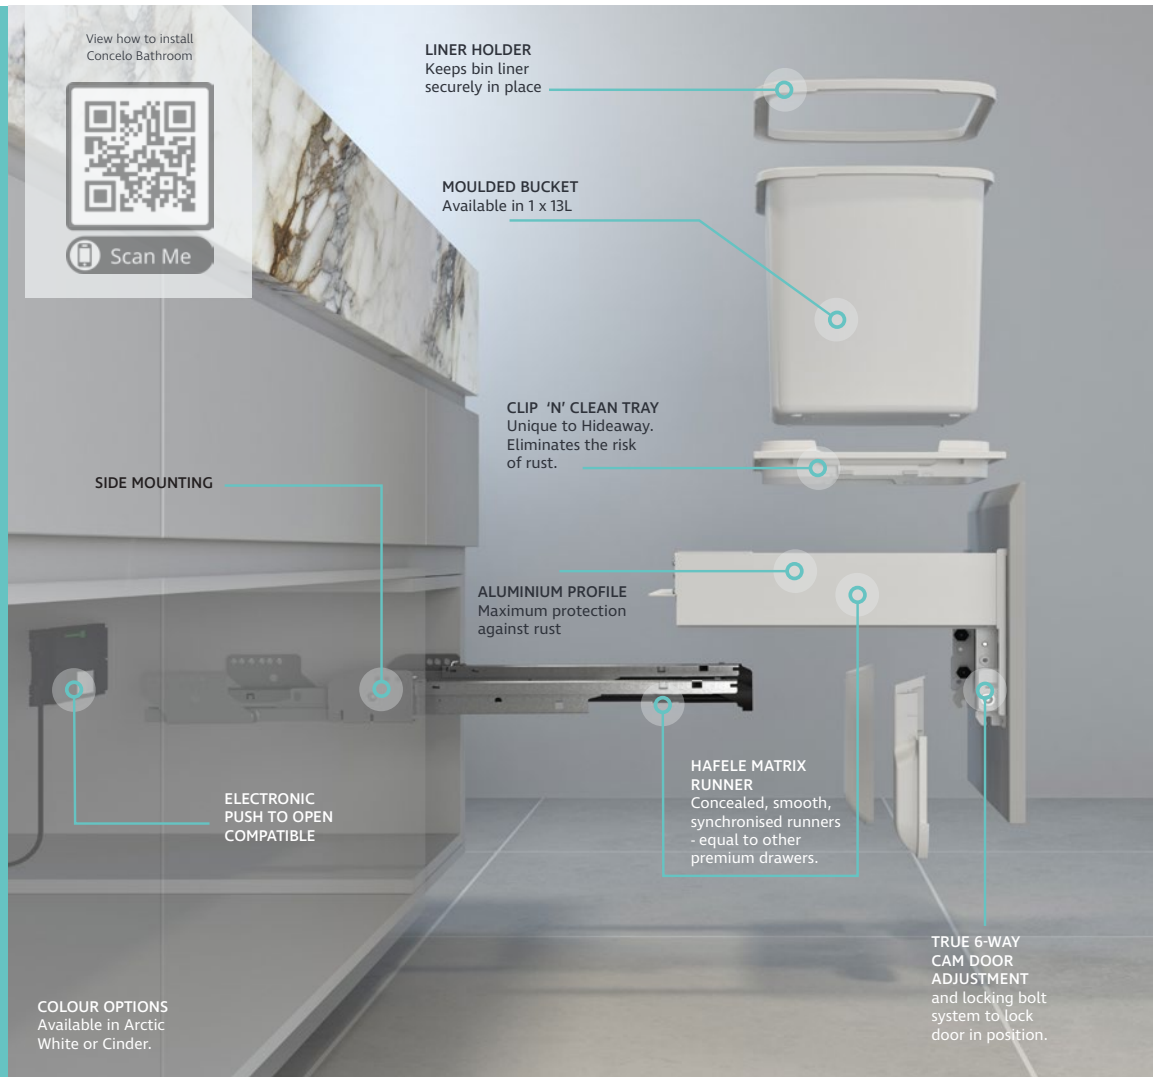

# Concelo®

BY HIDEAWAY

NEW  
SHALLOW DEPTH  
BATHROOM  
OPTIONS

The Concelo® shallow depth Bathroom Bin has been developed for cabinets where depth is restricted, such as bathroom vanities.

Using a premium 350mm runner and highly durable, rust-resistant construction engineered to withstand moisture and corrosion, this model brings the benefits of the Concelo® system - Clip'n'Clean, durability, and ease of removal - to spaces where traditional bins have not been able to fit.

## 1 x 13 LITRE *BUCKET*

Shallow Depth 350mm Runner  
Minimum Internal Cabinet Dimensions: (WxHxD)mm 303 x 303 x 364  
Runner - Side Mount, 350mm Length  
35kg Dynamic Weight Rating

13L  
CAPACITY

CRX335-113D-C

CRX335-113D-W

**BENCH OVERHANG CLEARANCE** ConceLO Shallow Depth Bins have been designed for a bench overhang of up to 80mm, allowing the bucket to clear the bench top.

\*Allows for 16mm shelf. Assumes 16mm carcass.