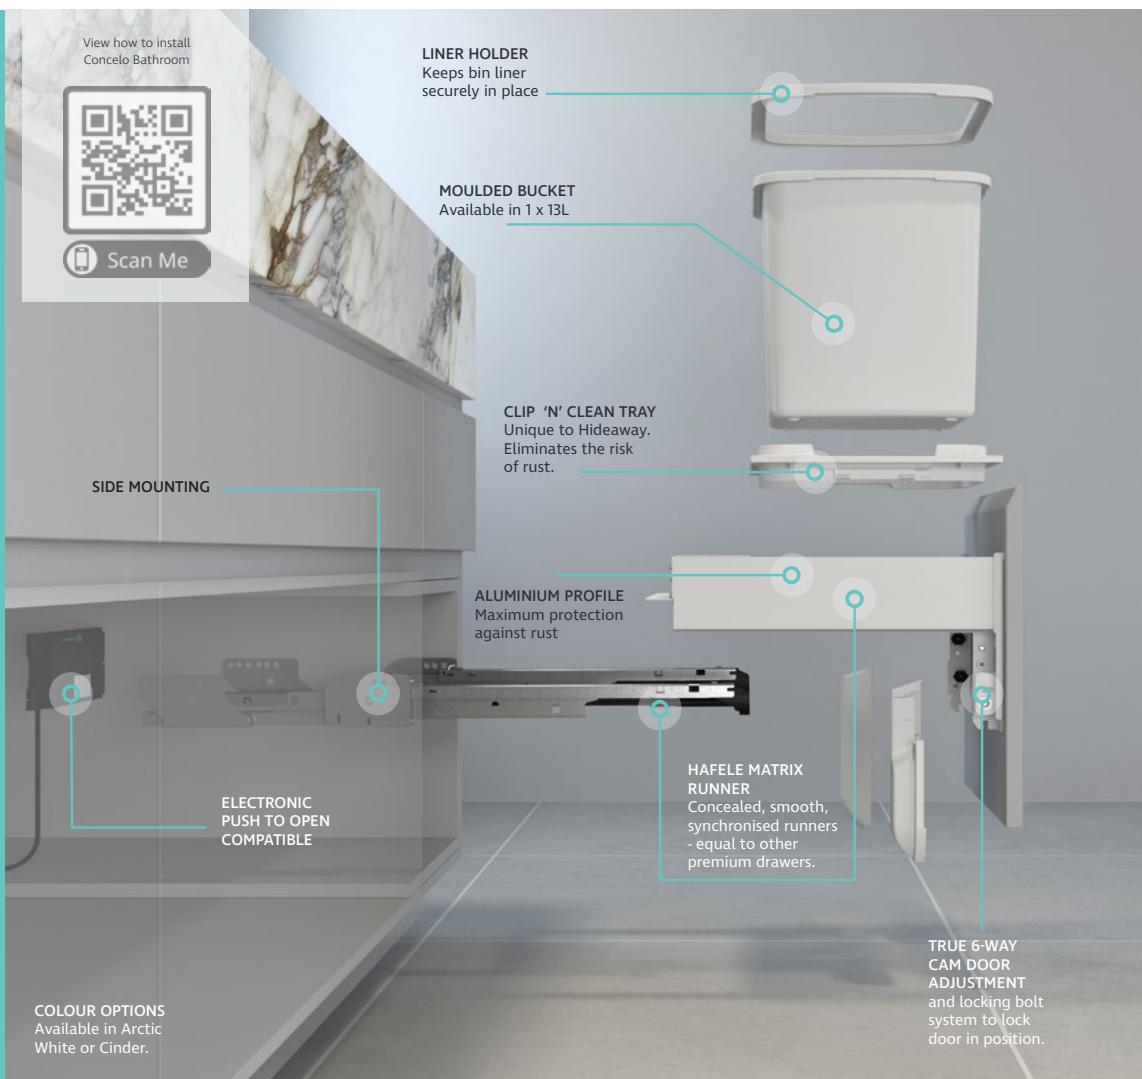

Concelo®

BY HIDEAWAY

NEW
SHALLOW DEPTH
BATHROOM
OPTIONS

The Concelo® shallow depth Bathroom Bin has been developed for cabinets where depth is restricted, such as bathroom vanities.

Using a premium 350mm runner and highly durable, rust-resistant construction engineered to withstand moisture and corrosion, this model brings the benefits of the Concelo® system - Clip'n'Clean, durability, and ease of removal - to spaces where traditional bins have not been able to fit.

CLIP'N'CLEAN TRAY

- Moulded from virgin polypropylene for maximum durability - fully recyclable
- Supports buckets
- Will never rust

CRX335-113D-W

CONCELO[®] SHALLOW DEPTH

CONCELO BATHROOM BIN FEATURES

1 x 13 LITRE *BUCKET*

Shallow Depth 350mm Runner
Minimum Internal Cabinet Dimensions: (WxHxD)mm 303 x 303 x 364
Runner - Side Mount, 350mm Length
35kg Dynamic Weight Rating

13L
CAPACITY

CRX335-113D-C

CRX335-113D-W

BENCH OVERHANG CLEARANCE ConceLO Shallow Depth Bins have been designed for a bench overhang of up to 80mm, allowing the bucket to clear the bench top.