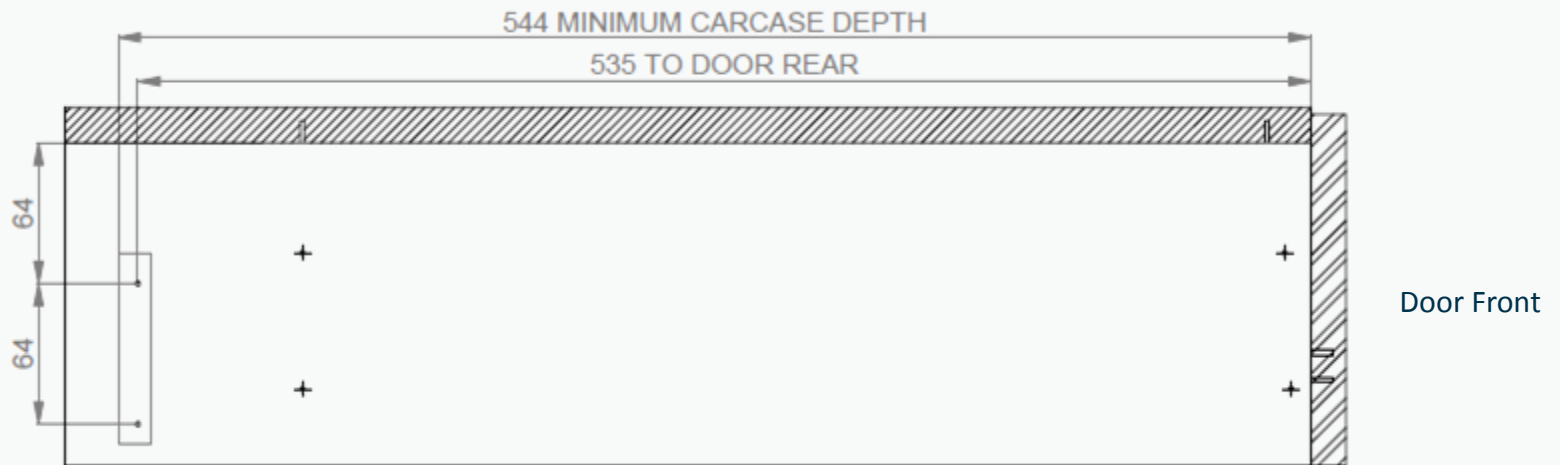

## Blum Servo Drive

Blum Servo Drive installed behind Concelo Bin Unit.

Blum Code: Z10T393WK

25 (Cabinet width upto 450mm)

23 (Cabinet width upto 600mm)

Trim extrusion to size

**TO SUIT CR215, CR220, CR235**

SIDE ELEVATION