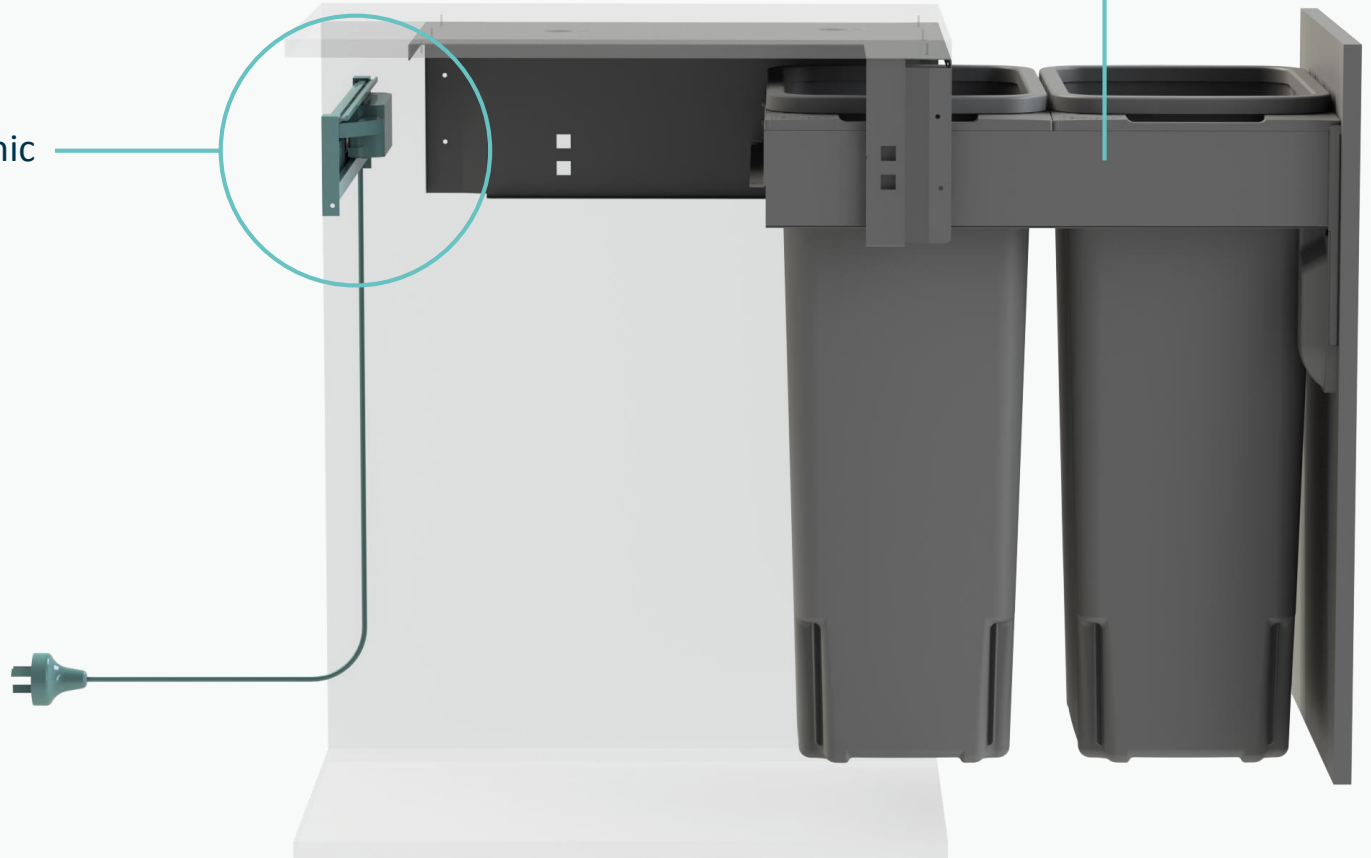

Concelo.®

BY HIDEAWAY

**Technical Guide**  
Push to Open – Blum Servo Drive

Blum Servo Drive Electronic  
Push to Open System  
Available from Blum distributor

Concelo Bin

## Blum Servo Drive

Blum Servo Drive installed behind Concelo Bin Unit.

Blum Code: Z10T393WK

25 (Cabinet width upto 450mm)

23 (Cabinet width upto 600mm)

Trim extrusion to size

**TO SUIT CR215, CR220, CR235**

SIDE ELEVATION